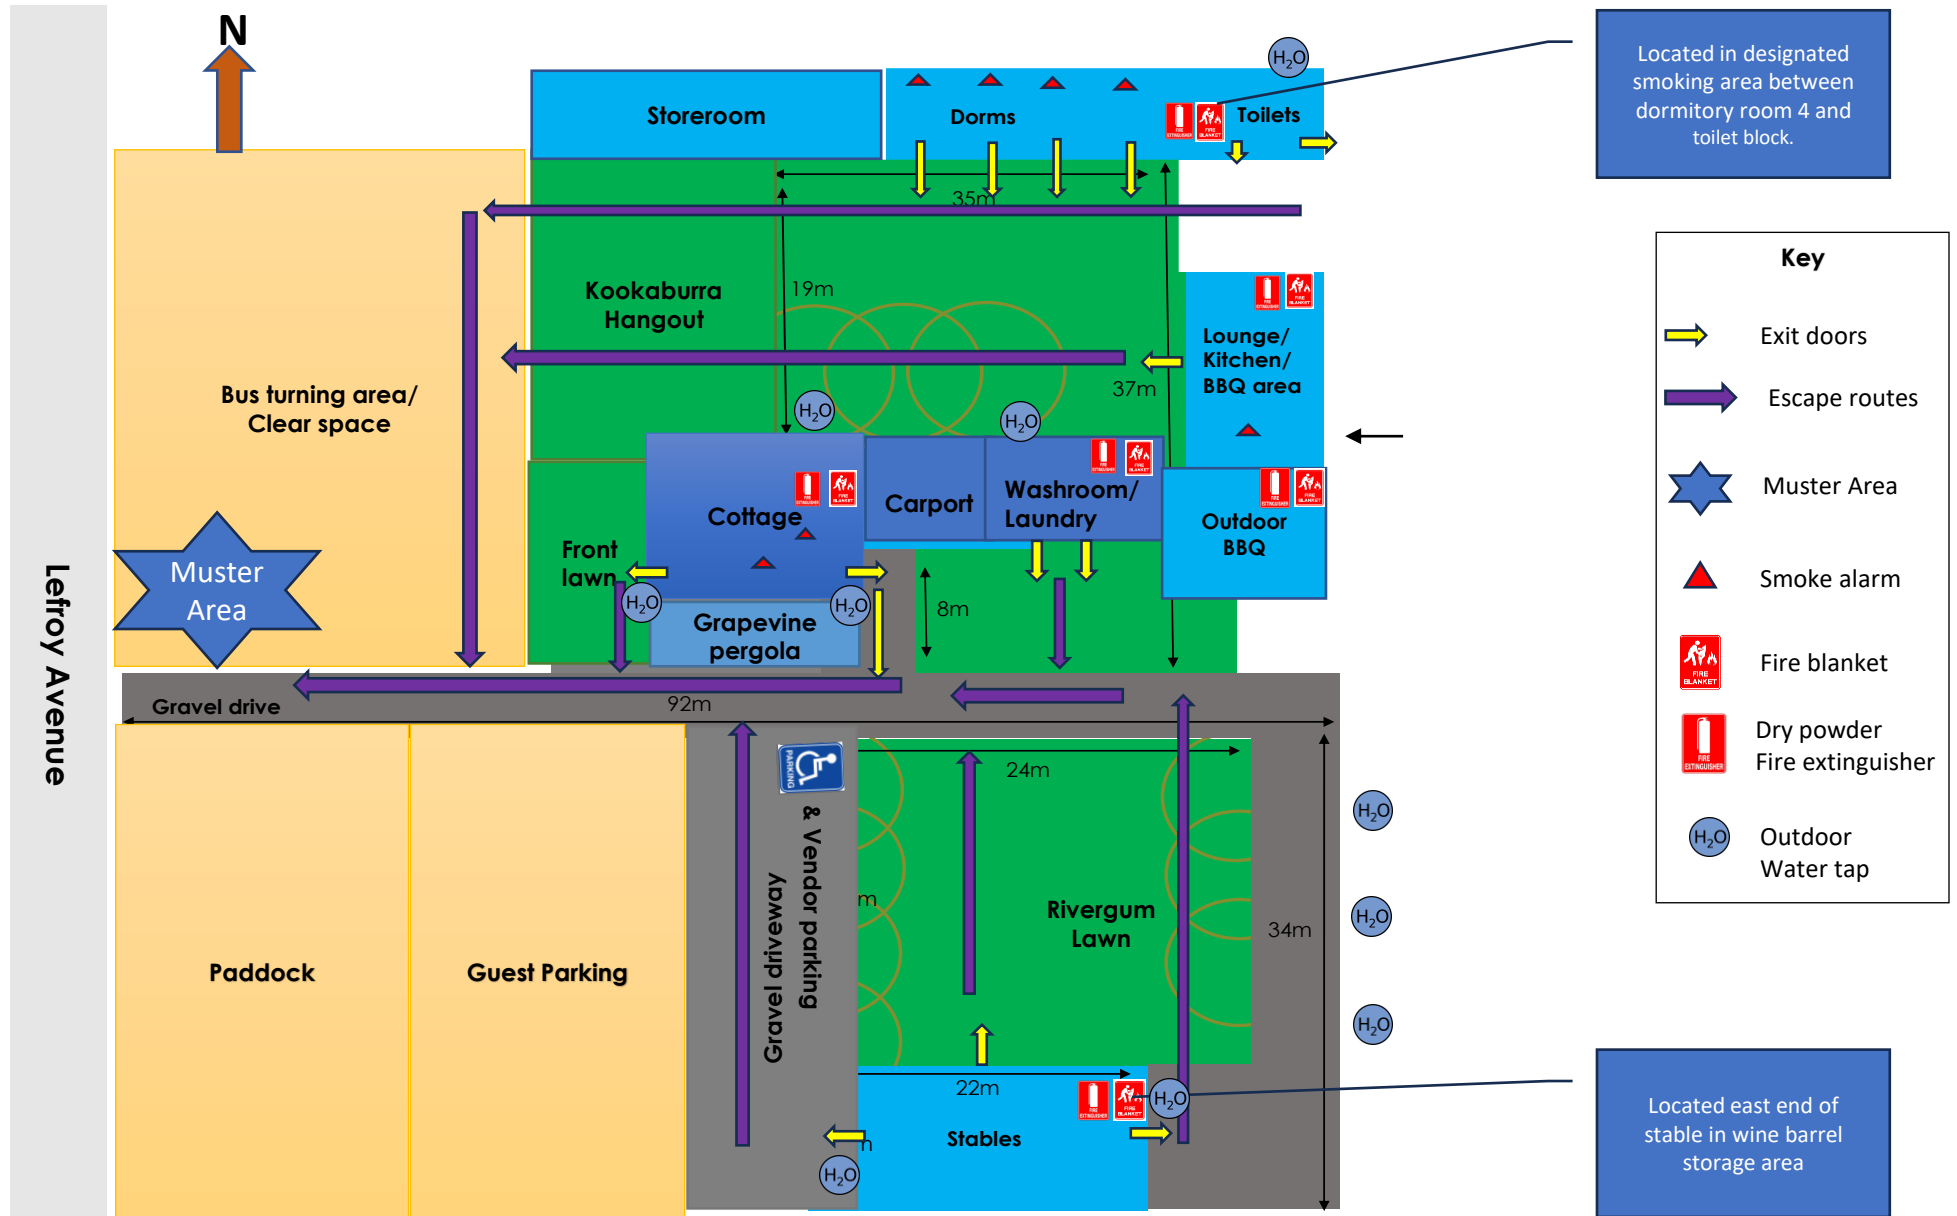

AINTREE COTTAGE FIRE ESCAPE PLAN

Aintree Cottage

Address:

64 Lefroy Avenue, HERNE HILL

Phone: 0412 126 733

Fire action notice

On discovery or suspicion of fire

- Evacuate immediately via the nearest exit.
- Crawl low under smoke.
- Go to Muster area
- Call 000.
- Do not re-enter a burning building for any reason.
- Wait for firefighters to arrive.

Lefroy Avenue